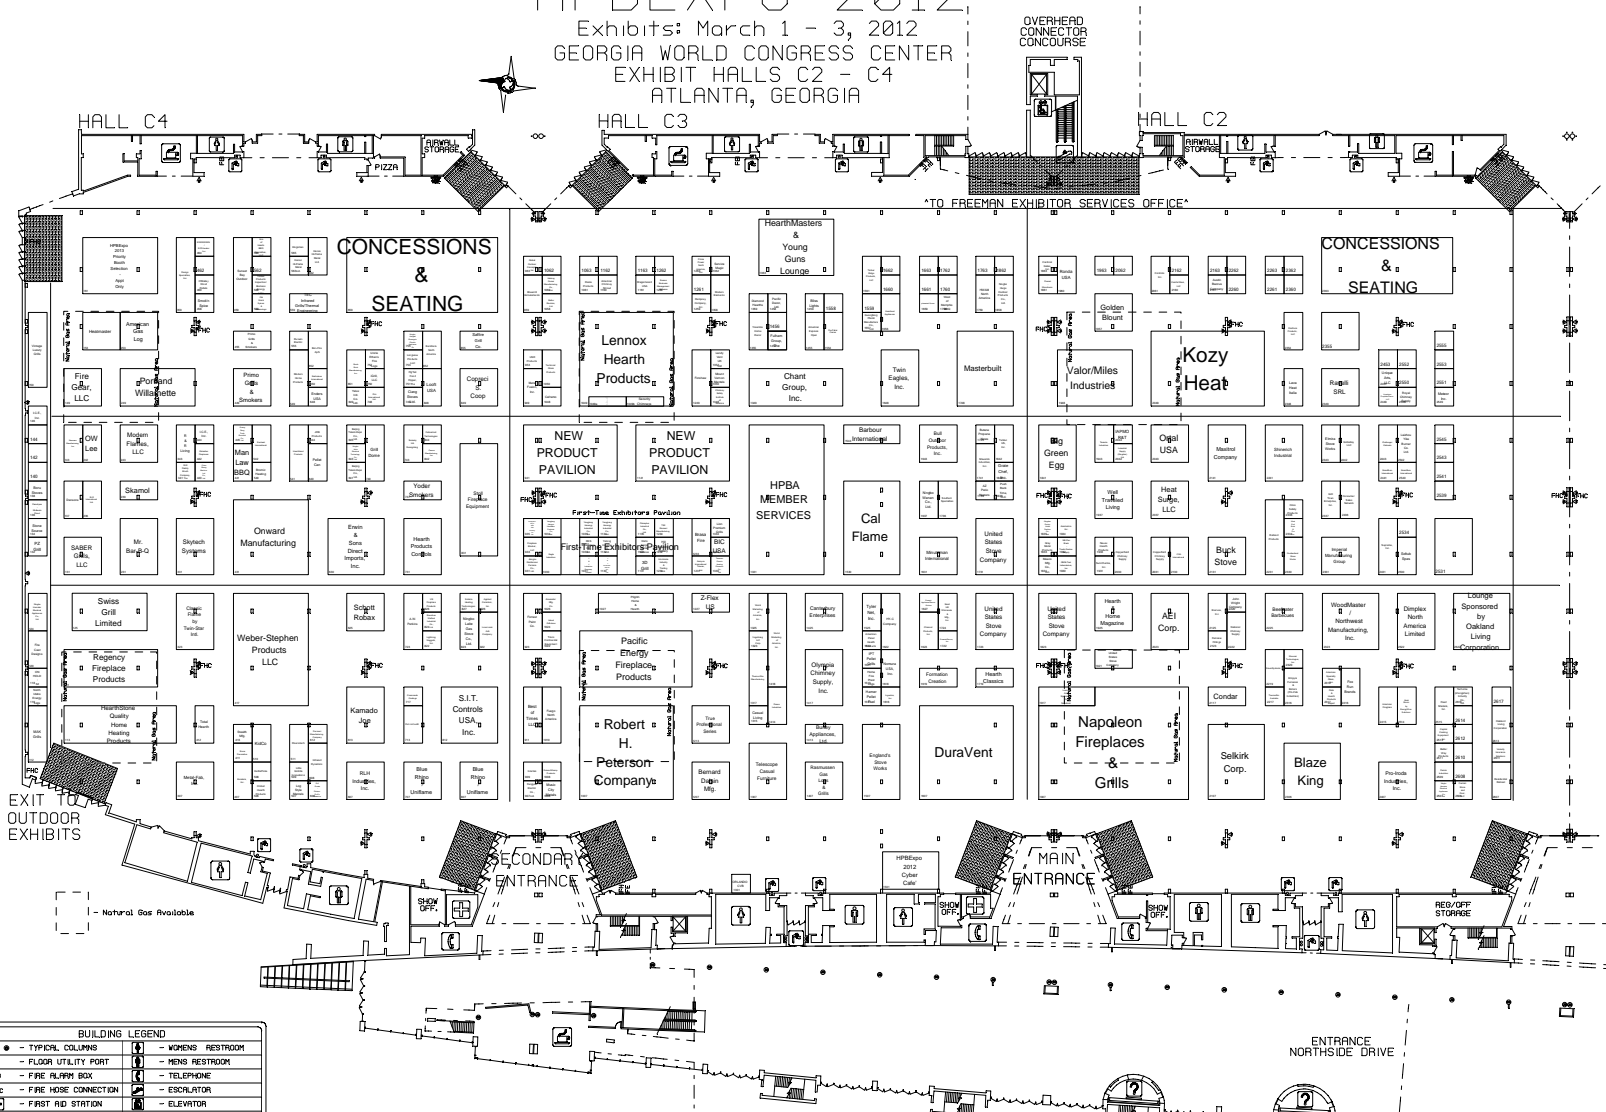

INDOOR EXHIBITS HPBEXPO 2012

Exhibits: March 1 - 3, 2012
 GEORGIA WORLD CONGRESS CENTER
 EXHIBIT HALLS C2 - C4
 ATLANTA, GEORGIA

BUILDING LEGEND			
●	TYPICAL COLUMNS	♂	WOMENS RESTROOM
□	FLOOR UTILITY PORT	♂	MENS RESTROOM
FB	FIRE FLAMM BOX	☎	TELEPHONE
HC	FIRE HOSE CONNECTION	⬆	ESCALATOR
FS	FIRST AID STATION	⬆	ELEVATOR

OUTDOOR EXHIBITS HPBEXPO 2012

OUTDOOR BURN AREA - Exhibits: March 1-3, 2012

GWCC North Yellow Parking Lot - ATLANTA, GEORGIA