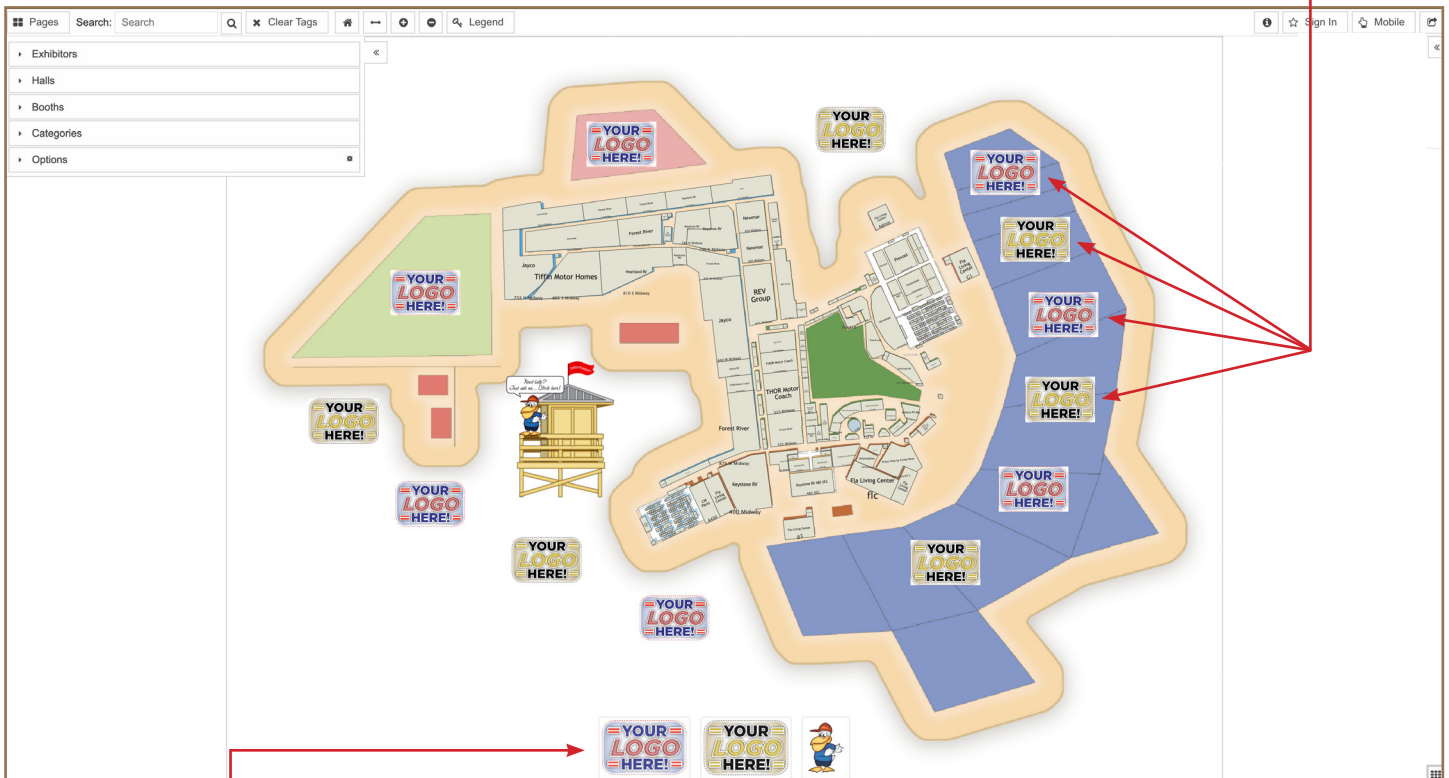

Platinum

$895

- Exclusive company logo/picture positioned prominently on the Virtual show.
- Unlimited category listings
- Company logo/picture will link attendees directly to your online profile.
- Special Platinum Exhibitor listing section.
- Includes all the Gold features.

Rotating Banner available with the Gold and Platinum program. Positions are available as soon as you sign up.

Wallpaper: All online booth upgrades include this feature which will make your booth stand out from the rest with your customized wallpaper. Use your logo or product picture to highlight your booth position.